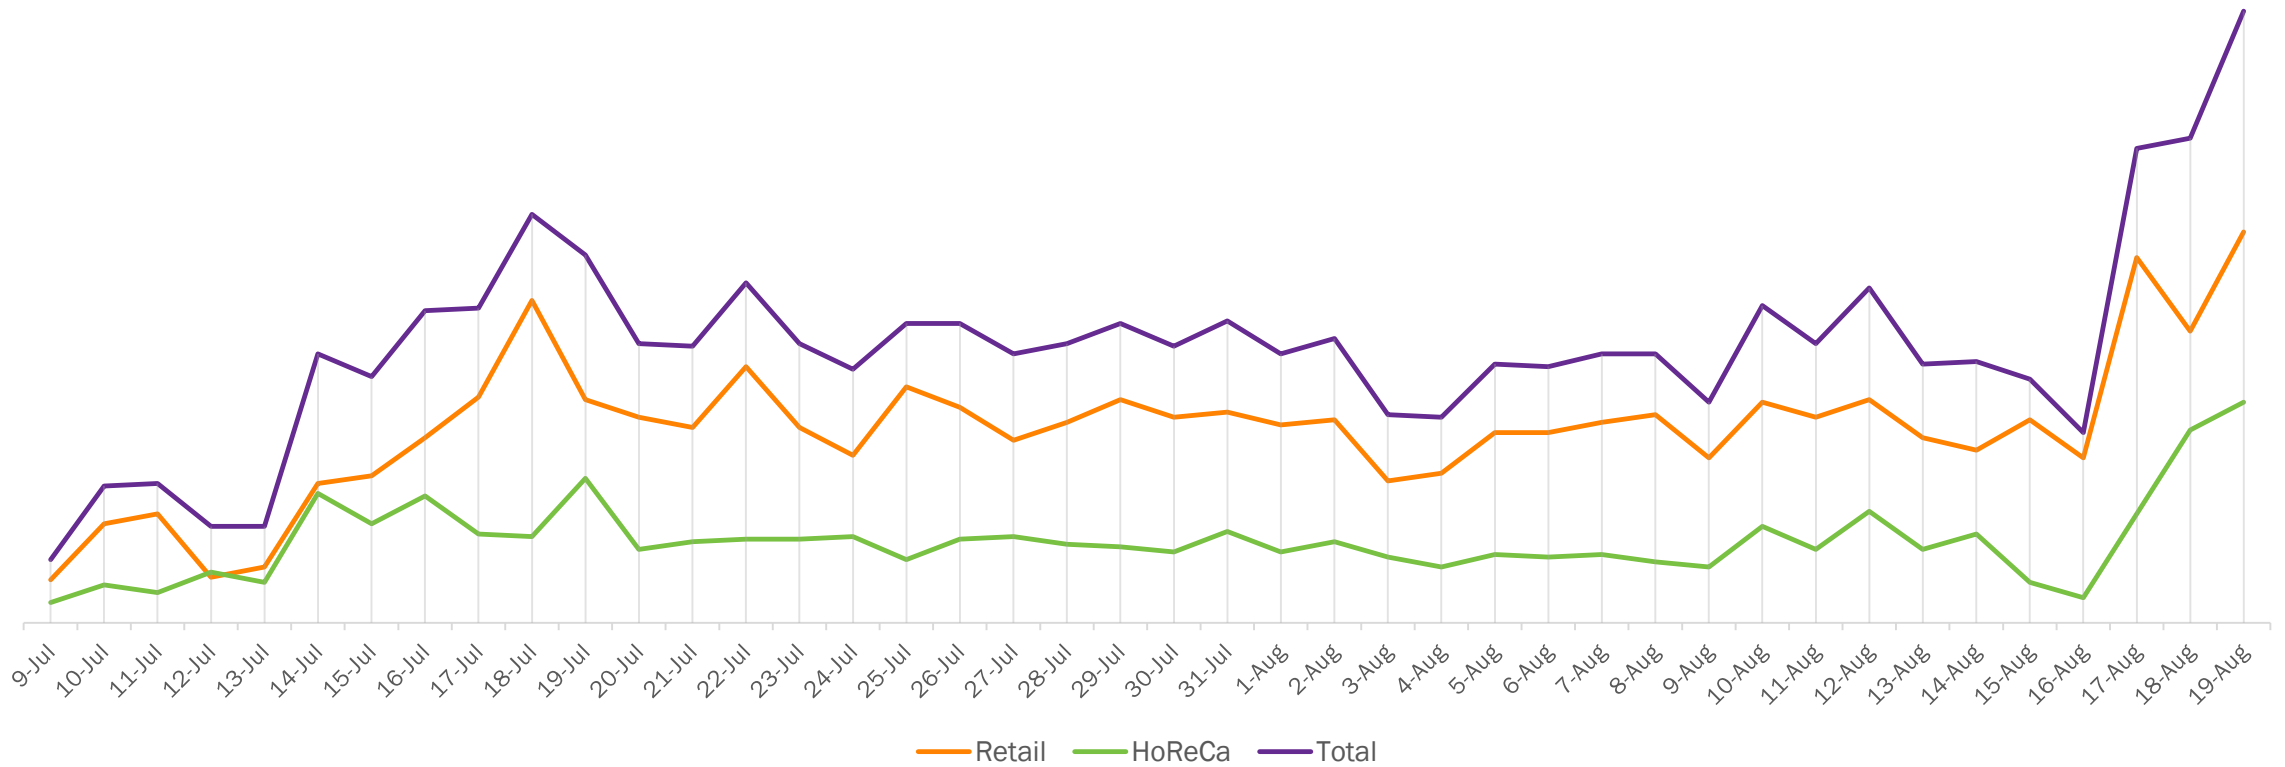

Awareness Screenshots

Awareness Screenshots

Trial Key Visuals

Retail

HoReCa

Trial Screenshots

Retail

HoReCa

Hyperlocal Targeting: Daily Footfall

Hyperlocal Targeting: Footfall Attribution Rate